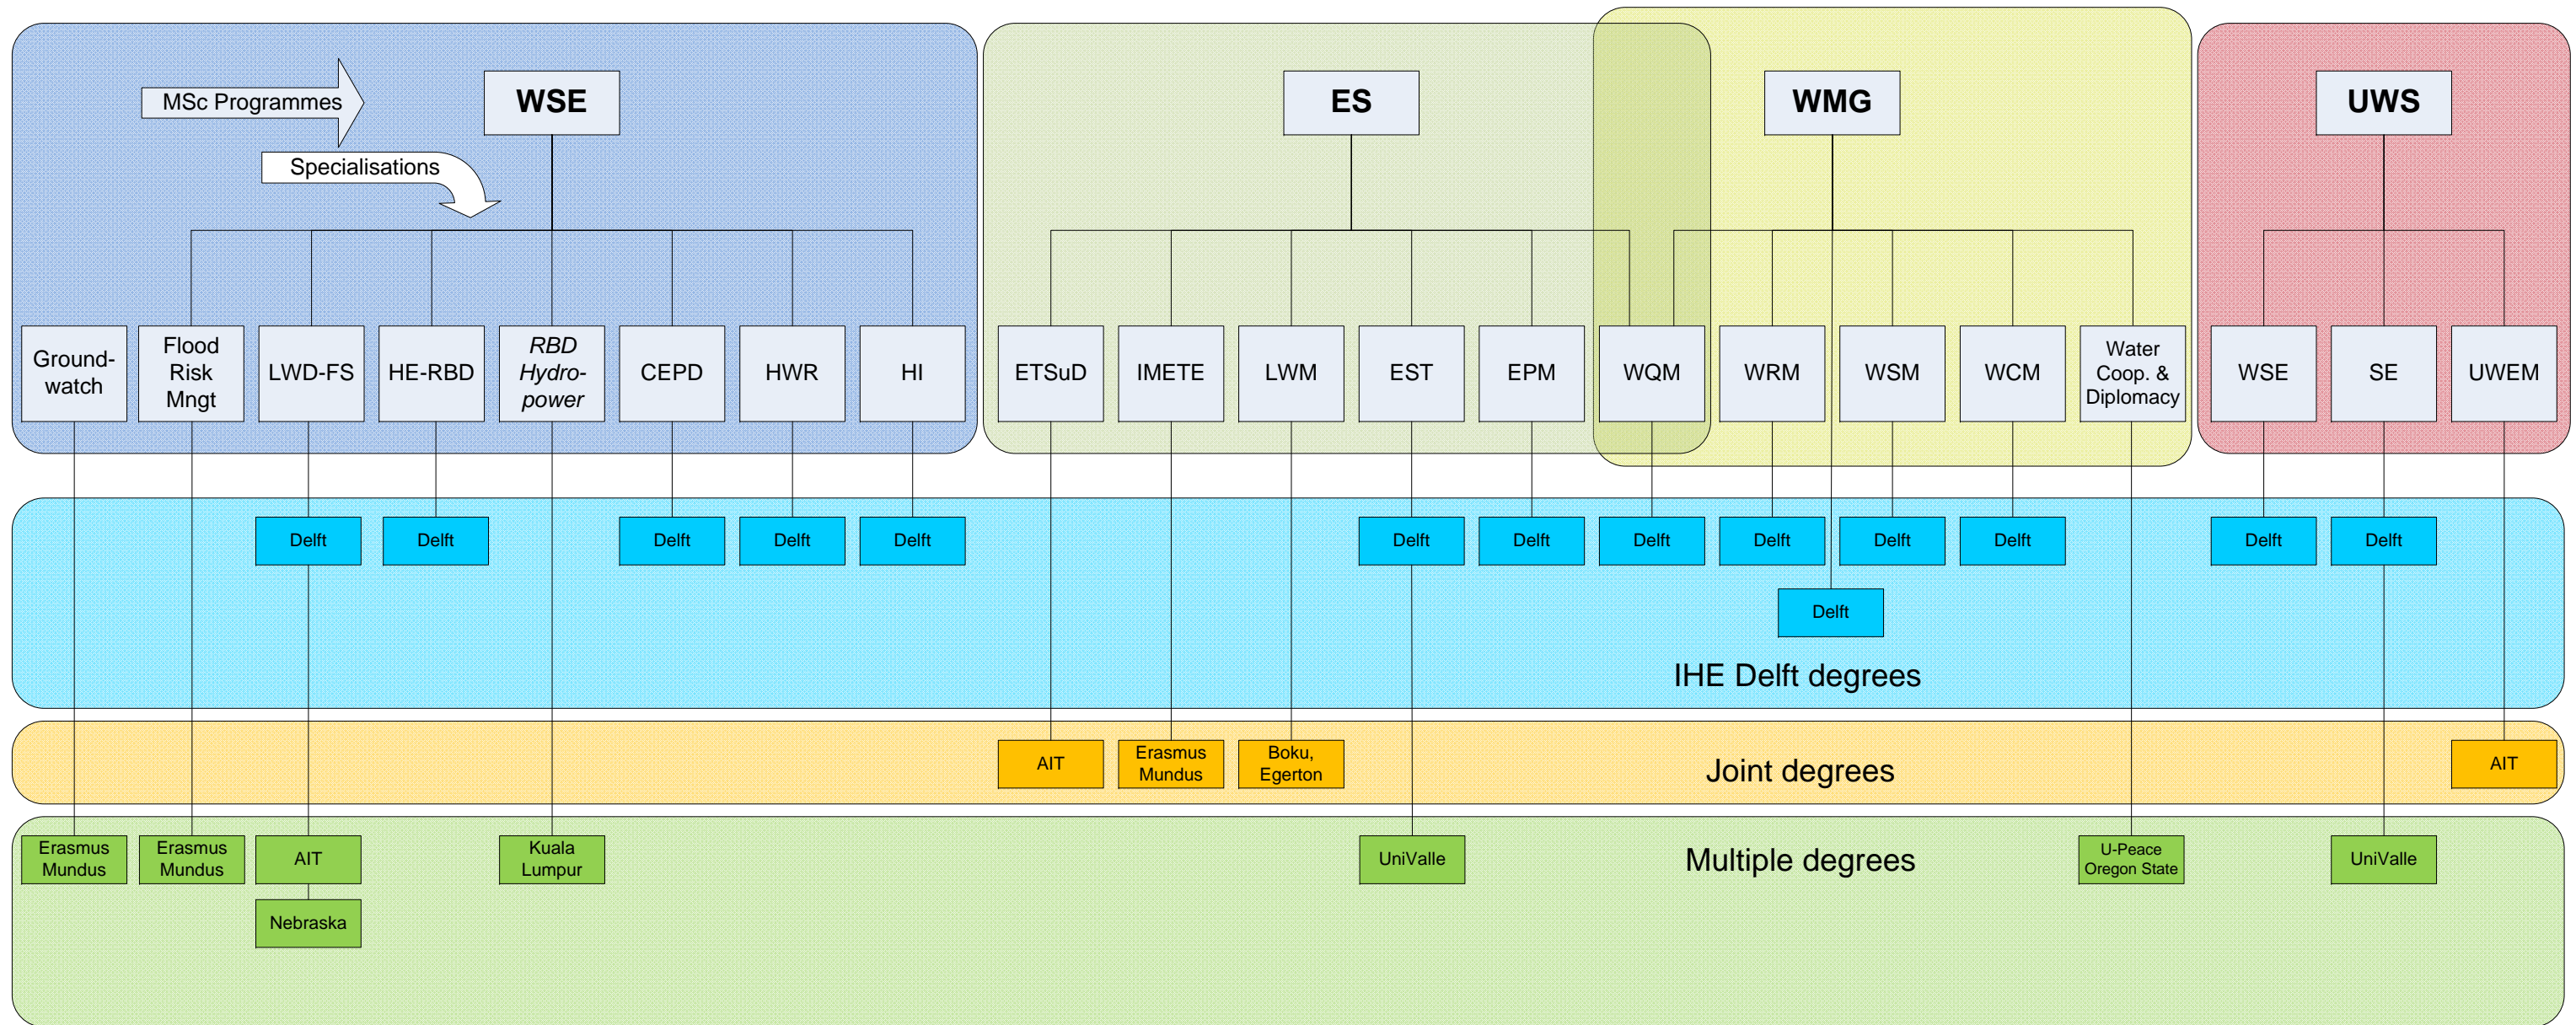

# IHE Delft MSc programme 2017-2019

EB, version June 2017

## LEGEND

A box mentioning 'Delft' refers to a specialization that is offered entirely by IHE Delft.

A box mentioning 'Erasmus Mundus' refers to a specialization offered by a consortium of partners cooperating under the Erasmus Mundus scheme.

A box mentioning the abbreviated name of one or more partner institutes refers to a specialization delivered by IHE Delft and the partner institute(s).

## FACTS & FIGURES

- 4 MSc programmes
- 21 Specializations
- 26 Delivery options, of which:
  - 14 lead to a IHE Delft degree
  - 4 lead to a joint IHE Delft / Partner degree
  - 8 lead to a double/multiple degree of IHE Delft + Partner