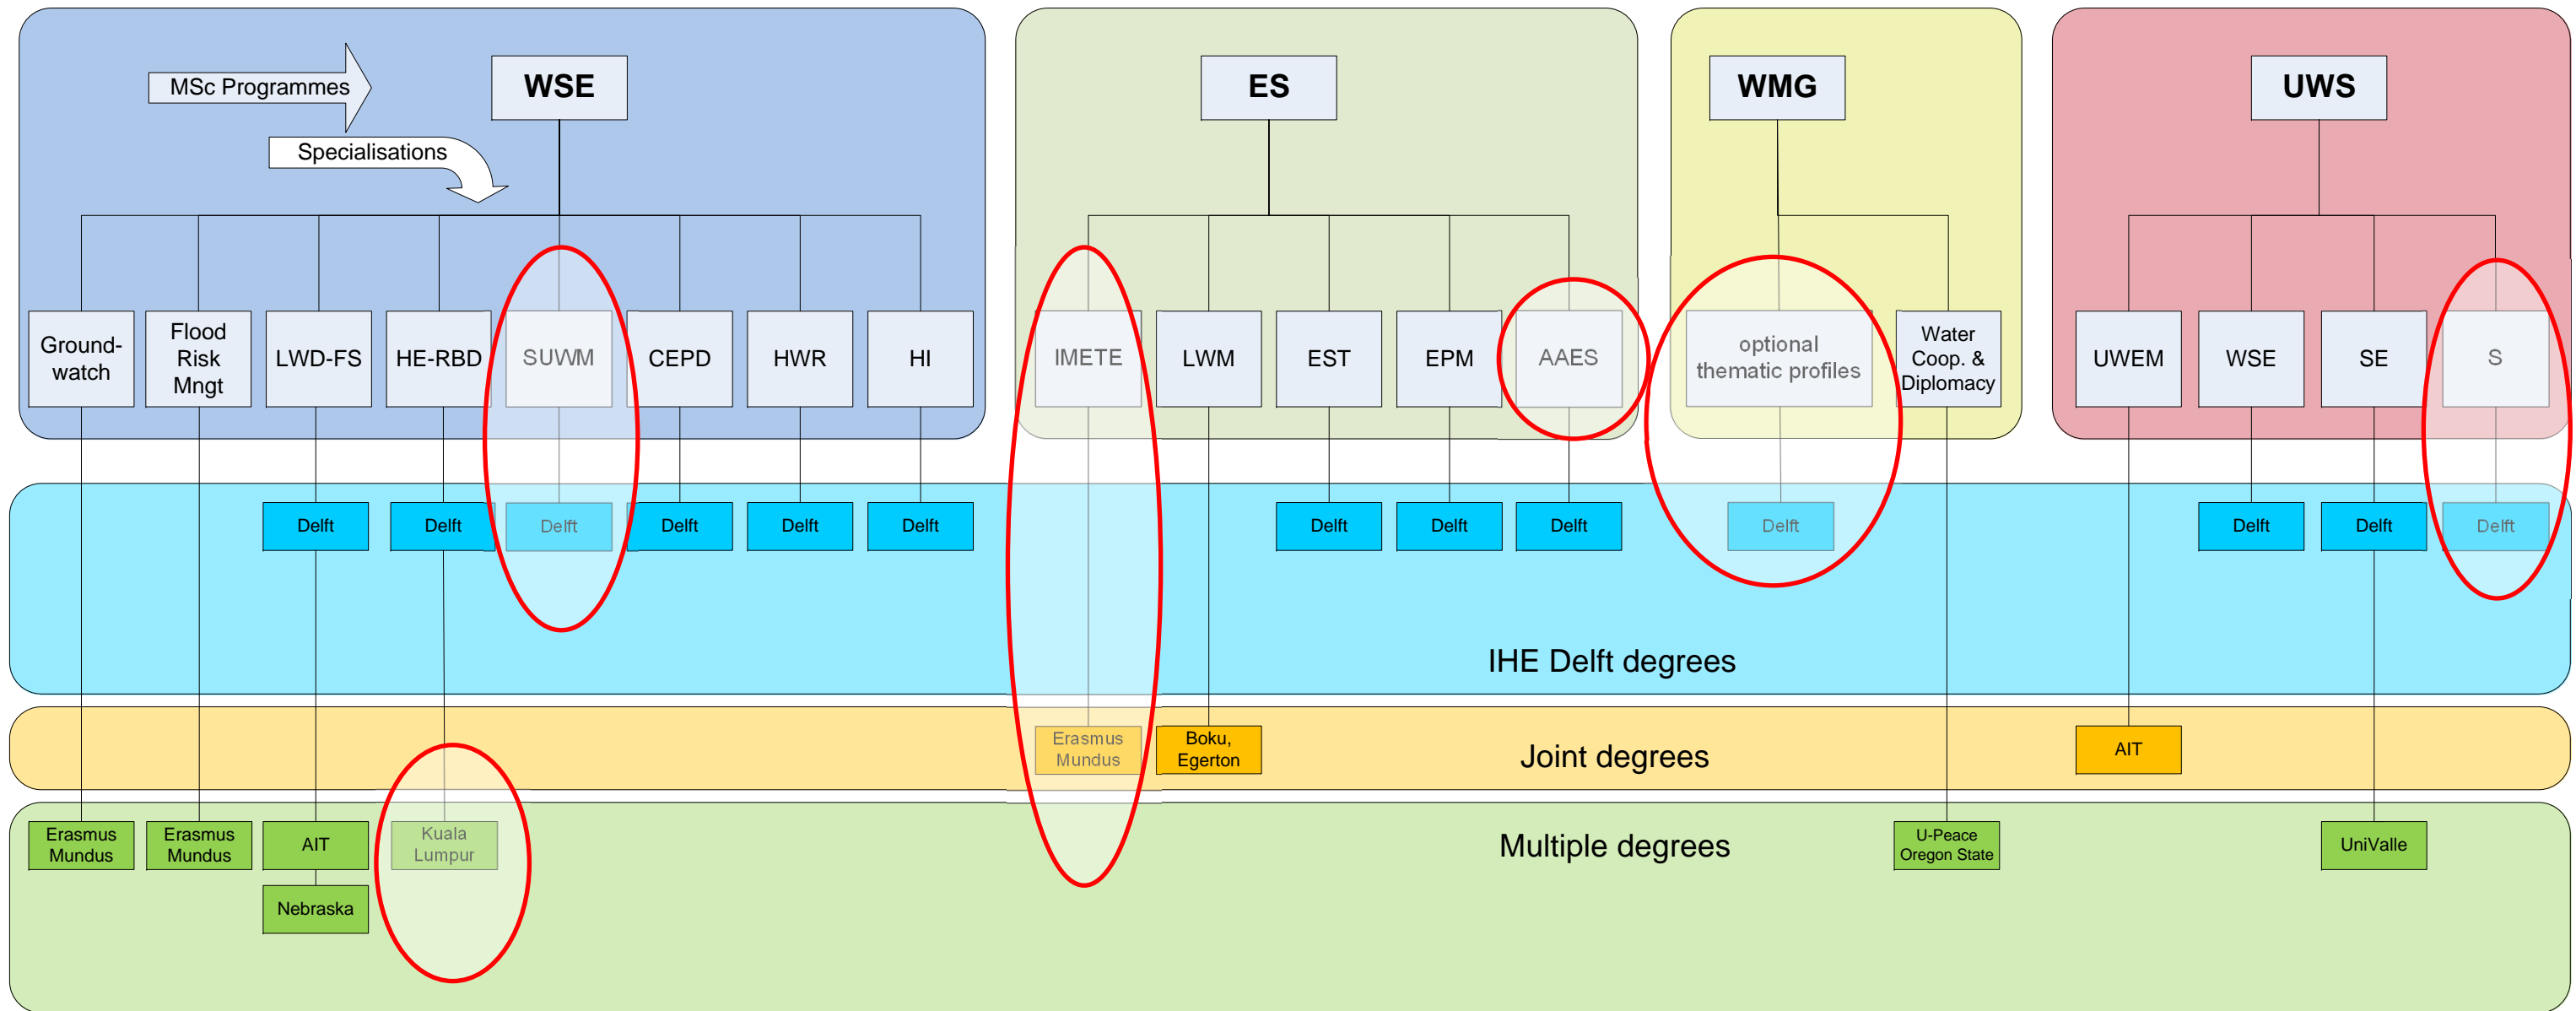

IHE Delft MSc programme 2018-2020

EB, version June 2018

DELETED:

- ES – ETSuD
- ES – EST – option UniValle

LEGEND

A box mentioning 'Delft' refers to a specialization that is offered entirely by IHE Delft.

A box mentioning 'Erasmus Mundus' refers to a specialization offered by a consortium of partners cooperating under the Erasmus Mundus scheme.

A box mentioning the abbreviated name of one or more partner institutes refers to a specialization delivered by IHE Delft and the partner institute(s).

FACTS & FIGURES

- 4 MSc programmes
- 18 Specializations
- 23 Delivery options, of which:
 - 13 lead to a IHE Delft degree
 - 3 lead to a joint IHE Delft / Partner degree
 - 7 lead to a double/multiple degree of IHE Delft + Partner