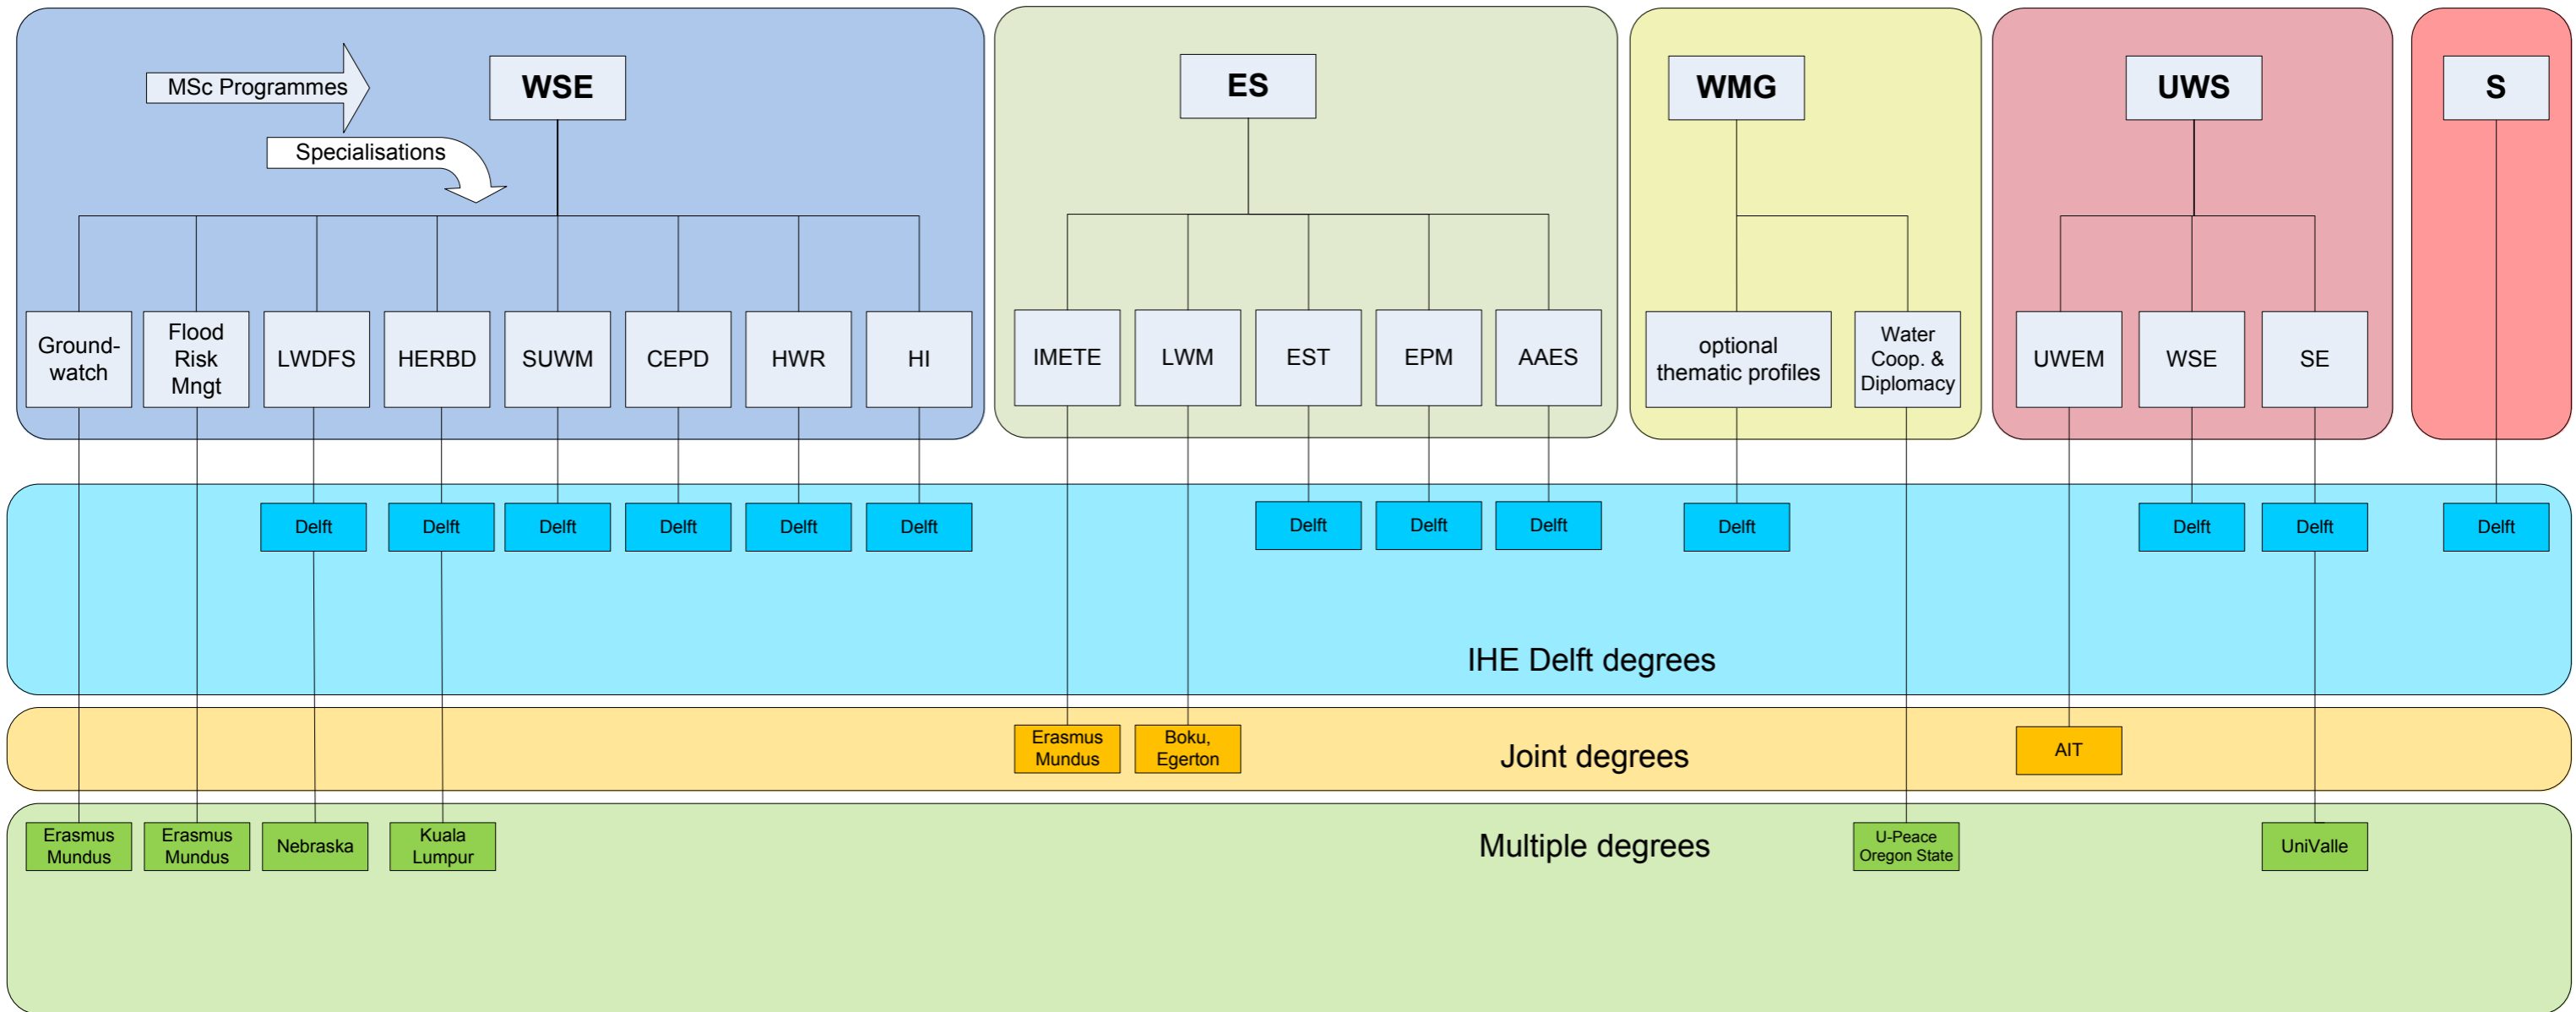

IHE Delft MSc programme 2018-2020

EB, version 19 June 2018

LEGEND

A box mentioning 'Delft' refers to a specialization that is offered entirely by IHE Delft.

A box mentioning 'Erasmus Mundus' refers to a specialization offered by a consortium of partners cooperating under the Erasmus Mundus scheme.

A box mentioning the abbreviated name of one or more partner institutes refers to a specialization delivered by IHE Delft and the partner institute(s).

FACTS & FIGURES

- 5 MSc programmes
- 18 Specializations
- 22 Delivery options, of which:
 - 13 lead to a IHE Delft degree
 - 3 lead to a joint IHE Delft / Partner degree
 - 6 lead to a double/multiple degree of IHE Delft + Partner